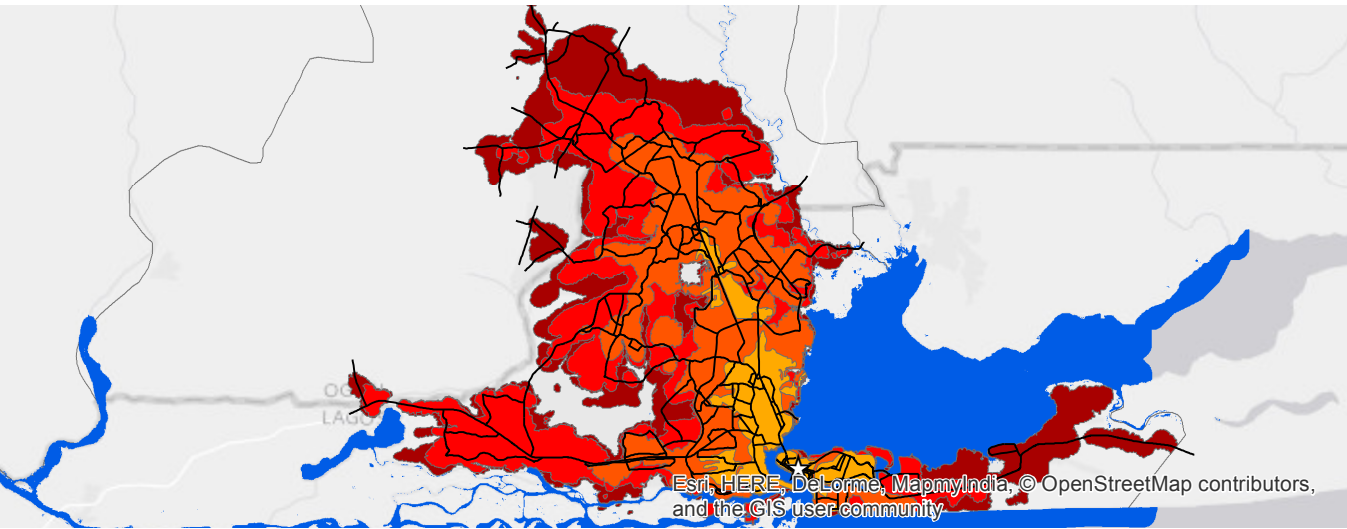

1900

1920

1962

1984

2000

2013

Esri, HERE, DeLorme, MapmyIndia, © OpenStreetMap contributors, and the GIS user community

Lagos, Nigeria
1900-2013

- 1900
- 1920
- 1962

- 1984
- 2000
- 2013

Arterial Roads

- ★ CBD
- Study area
- Water
- No data